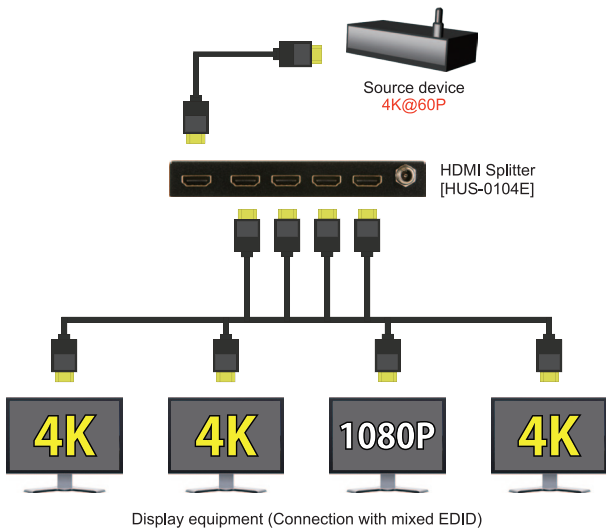

Downscaling and HDCP revision conversion

When connecting a 4K@60 4:4:4 (18Gbps) source to display equipment with different resolution and HDCP revisions as "4K@60 4:4:4 (18Gbps)/HDCP2.2" or "1080p@60/HDCP1.4" the splitter will automatically adjust the output and display the content at each displays highest resolution.