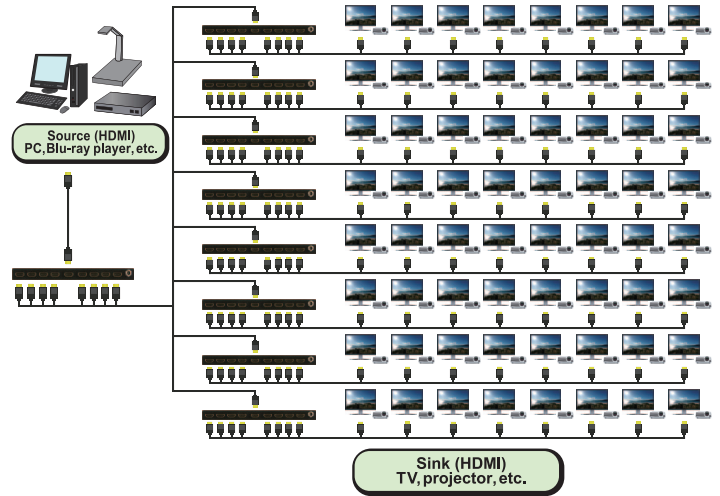

Two-level cascade connection

Cascade connection is supported up to 2 levels with a maximum limit of 64 sink devices. Splitter can be utilized with great effect during exhibitions, events or at superstores.