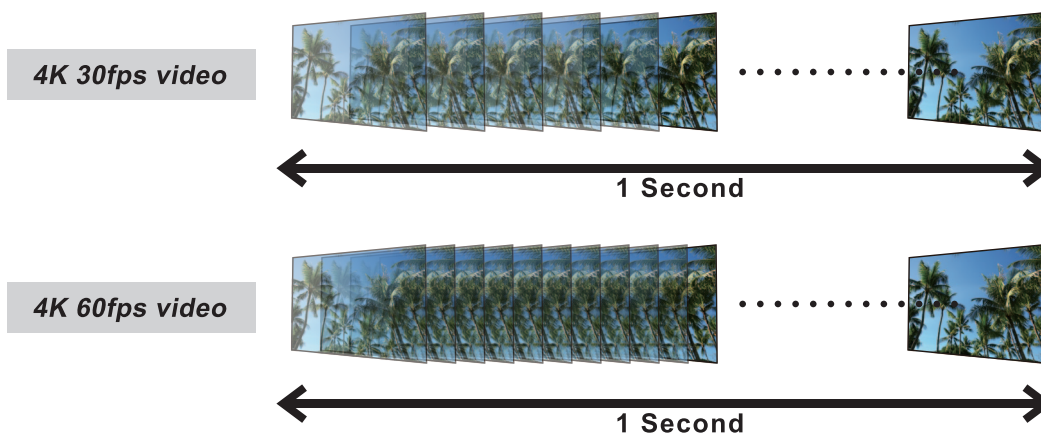

4K@60 4:4:4 18Gbps

Delivers 4K Ultra HD videos (3840x2160) at up to 60 frames per second from a wide range of 4K formats such as 4K/60p/4:2:2/36bit, 4K/60p/4:4:4/24bit, 4K/24p (30p) /4:4:4:36bit.