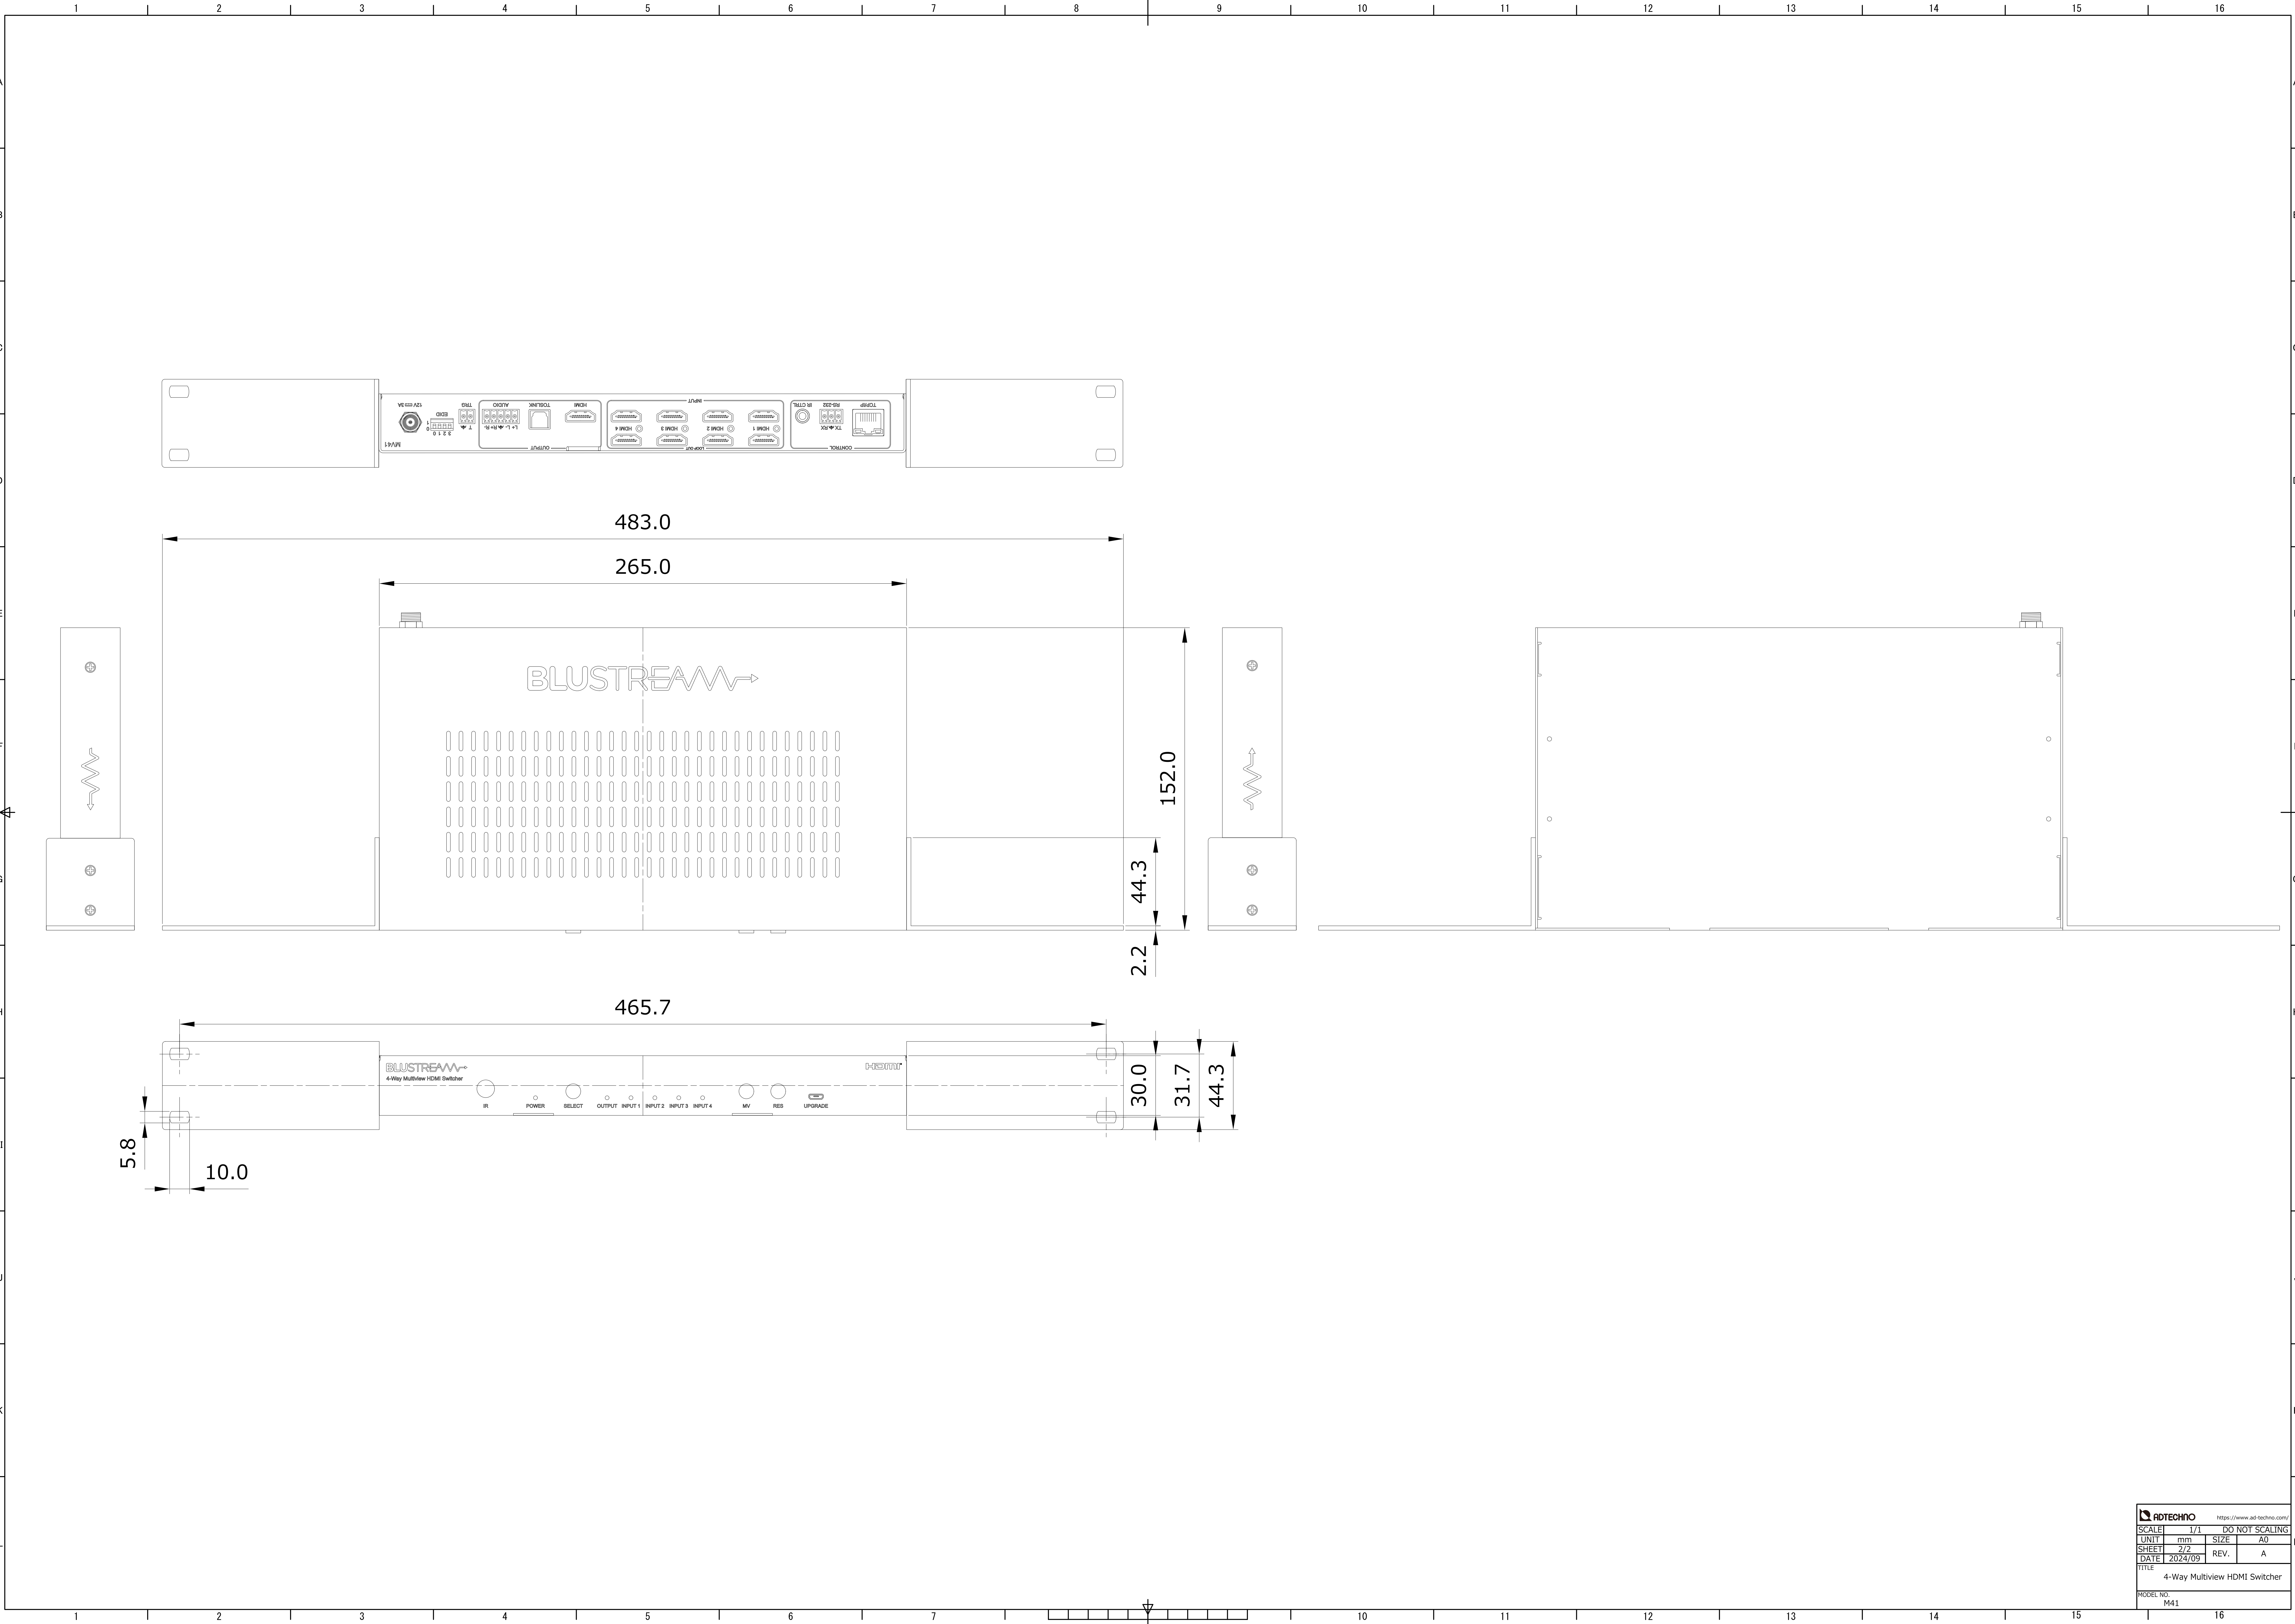

|                               |         |   |    |
|-------------------------------|---------|---|----|
| <b>ADTECHNO</b>               |         | <a href="https://www.ad-techno.com/">https://www.ad-techno.com/</a> |    |
| SCALE                         | 1/1     | DO NOT SCALING  |    |
| UNIT                          | mm      | SIZE  | A1 |
| SHEET                         | 1/2     | REV.  | A  |
| DATE                          | 2024/09 |   |    |
| TITLE                         |         |   |    |
| 4-Way Multiview HDMI Switcher |         |   |    |
| MODEL NO.                     |         |   |    |
| MV41                          |         |   |    |

|                               |         |                           |    |
|-------------------------------|---------|---------------------------|----|
| ADTECHNO                      |         | http://www.ad-techno.com/ |    |
| SCALE                         | 1/1     | DO NOT SCALING            |    |
| UNIT                          | mm      | SIZE                      | A0 |
| SHEET                         | 2/2     | REV.                      | A  |
| DATE                          | 2024/09 |                           |    |
| TITLE                         |         |                           |    |
| 4-Way Multiview HDMI Switcher |         |                           |    |
| MODEL NO.                     |         |                           |    |
| M41                           |         |                           |    |