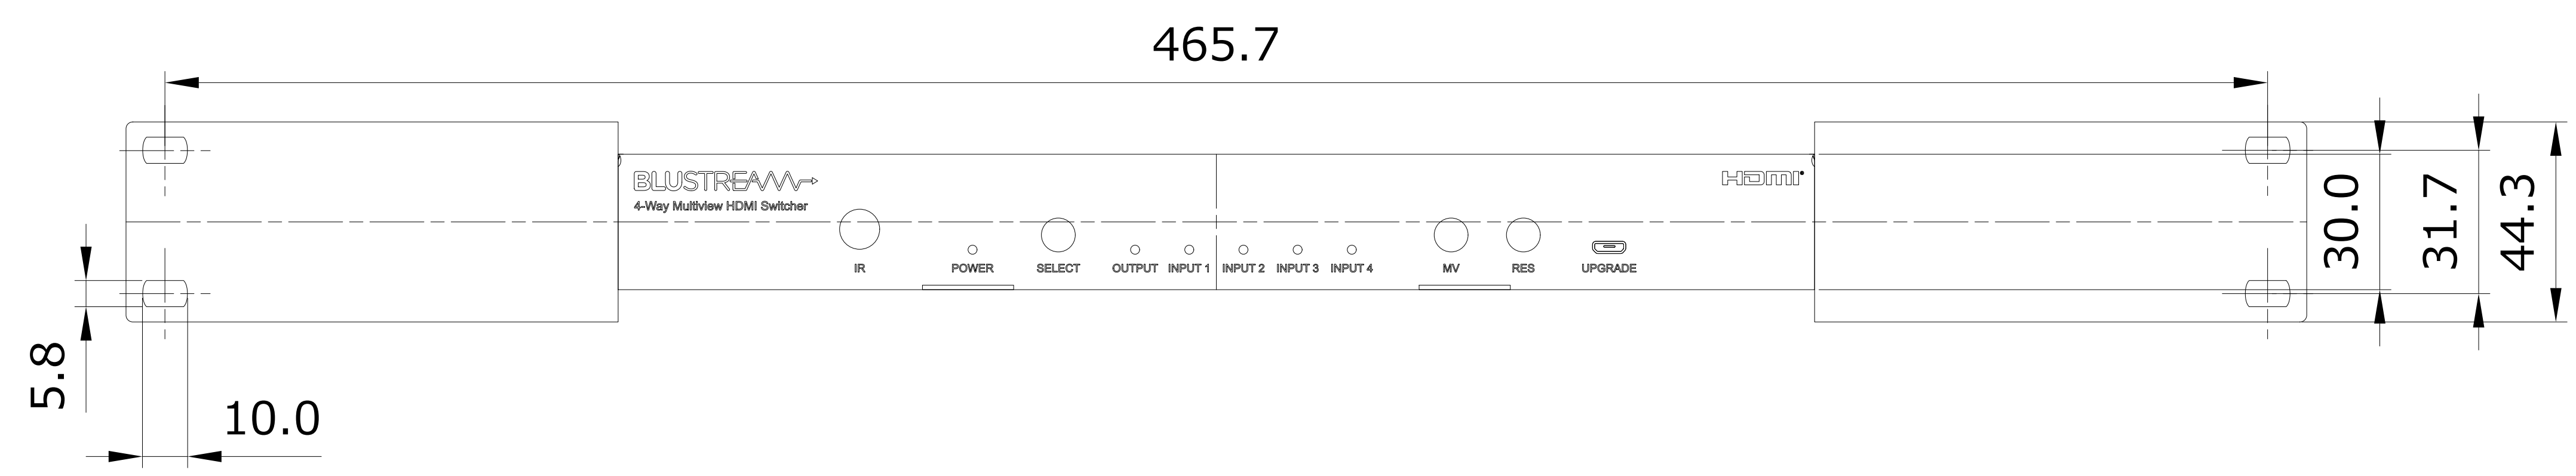

|                               |         |   |    |
|-------------------------------|---------|---|----|
| <b>ADTECHNO</b>               |         | <a href="https://www.ad-techno.com/">https://www.ad-techno.com/</a> |    |
| SCALE                         | 1/1     | DO NOT SCALING  |    |
| UNIT                          | mm      | SIZE  | A1 |
| SHEET                         | 1/2     | REV.  | A  |
| DATE                          | 2024/09 |   |    |
| TITLE                         |         |   |    |
| 4-Way Multiview HDMI Switcher |         |   |    |
| MODEL NO.                     |         |   |    |
| MV41                          |         |   |    |

|                               |         |                           |    |
|-------------------------------|---------|---------------------------|----|
| ADTECHNO                      |         | http://www.ad-techno.com/ |    |
| SCALE                         | 1/1     | DO NOT SCALING            |    |
| UNIT                          | mm      | SIZE                      | A0 |
| SHEET                         | 2/2     | REV.                      | A  |
| DATE                          | 2024/09 |                           |    |
| TITLE                         |         |                           |    |
| 4-Way Multiview HDMI Switcher |         |                           |    |
| MODEL NO.                     |         |                           |    |
| M41                           |         |                           |    |