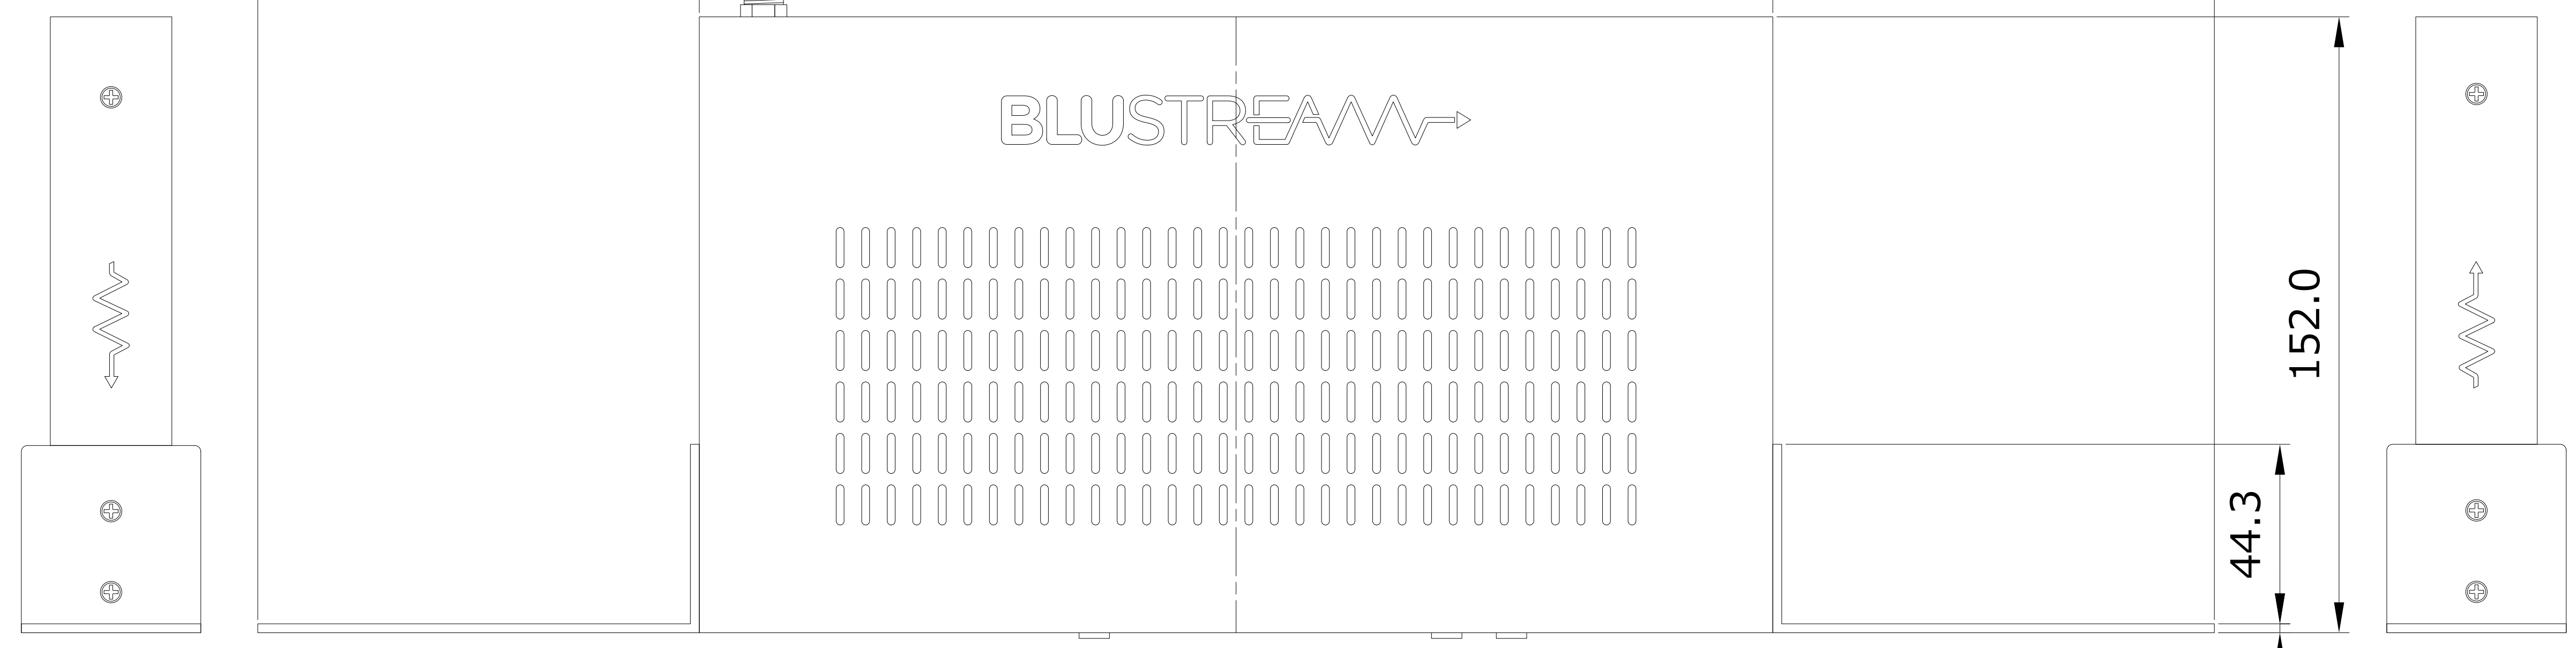

|                               |         |   |    |
|-------------------------------|---------|---|----|
| <b>ADTECHNO</b>               |         | <a href="https://www.ad-techno.com/">https://www.ad-techno.com/</a> |    |
| SCALE                         | 1/1     | DO NOT SCALING  |    |
| UNIT                          | mm      | SIZE  | A1 |
| SHEET                         | 1/2     | REV.  | A  |
| DATE                          | 2024/09 |   |    |
| TITLE                         |         |   |    |
| 4-Way Multiview HDMI Switcher |         |   |    |
| MODEL NO.                     |         |   |    |
| MV41                          |         |   |    |

|                               |         |                           |    |
|-------------------------------|---------|---------------------------|----|
| ADTECHNO                      |         | http://www.ad-techno.com/ |    |
| SCALE                         | 1/1     | DO NOT SCALING            |    |
| UNIT                          | mm      | SIZE                      | A0 |
| SHEET                         | 2/2     | REV.                      | A  |
| DATE                          | 2024/09 |                           |    |
| TITLE                         |         |                           |    |
| 4-Way Multiview HDMI Switcher |         |                           |    |
| MODEL NO.                     |         |                           |    |
| M41                           |         |                           |    |