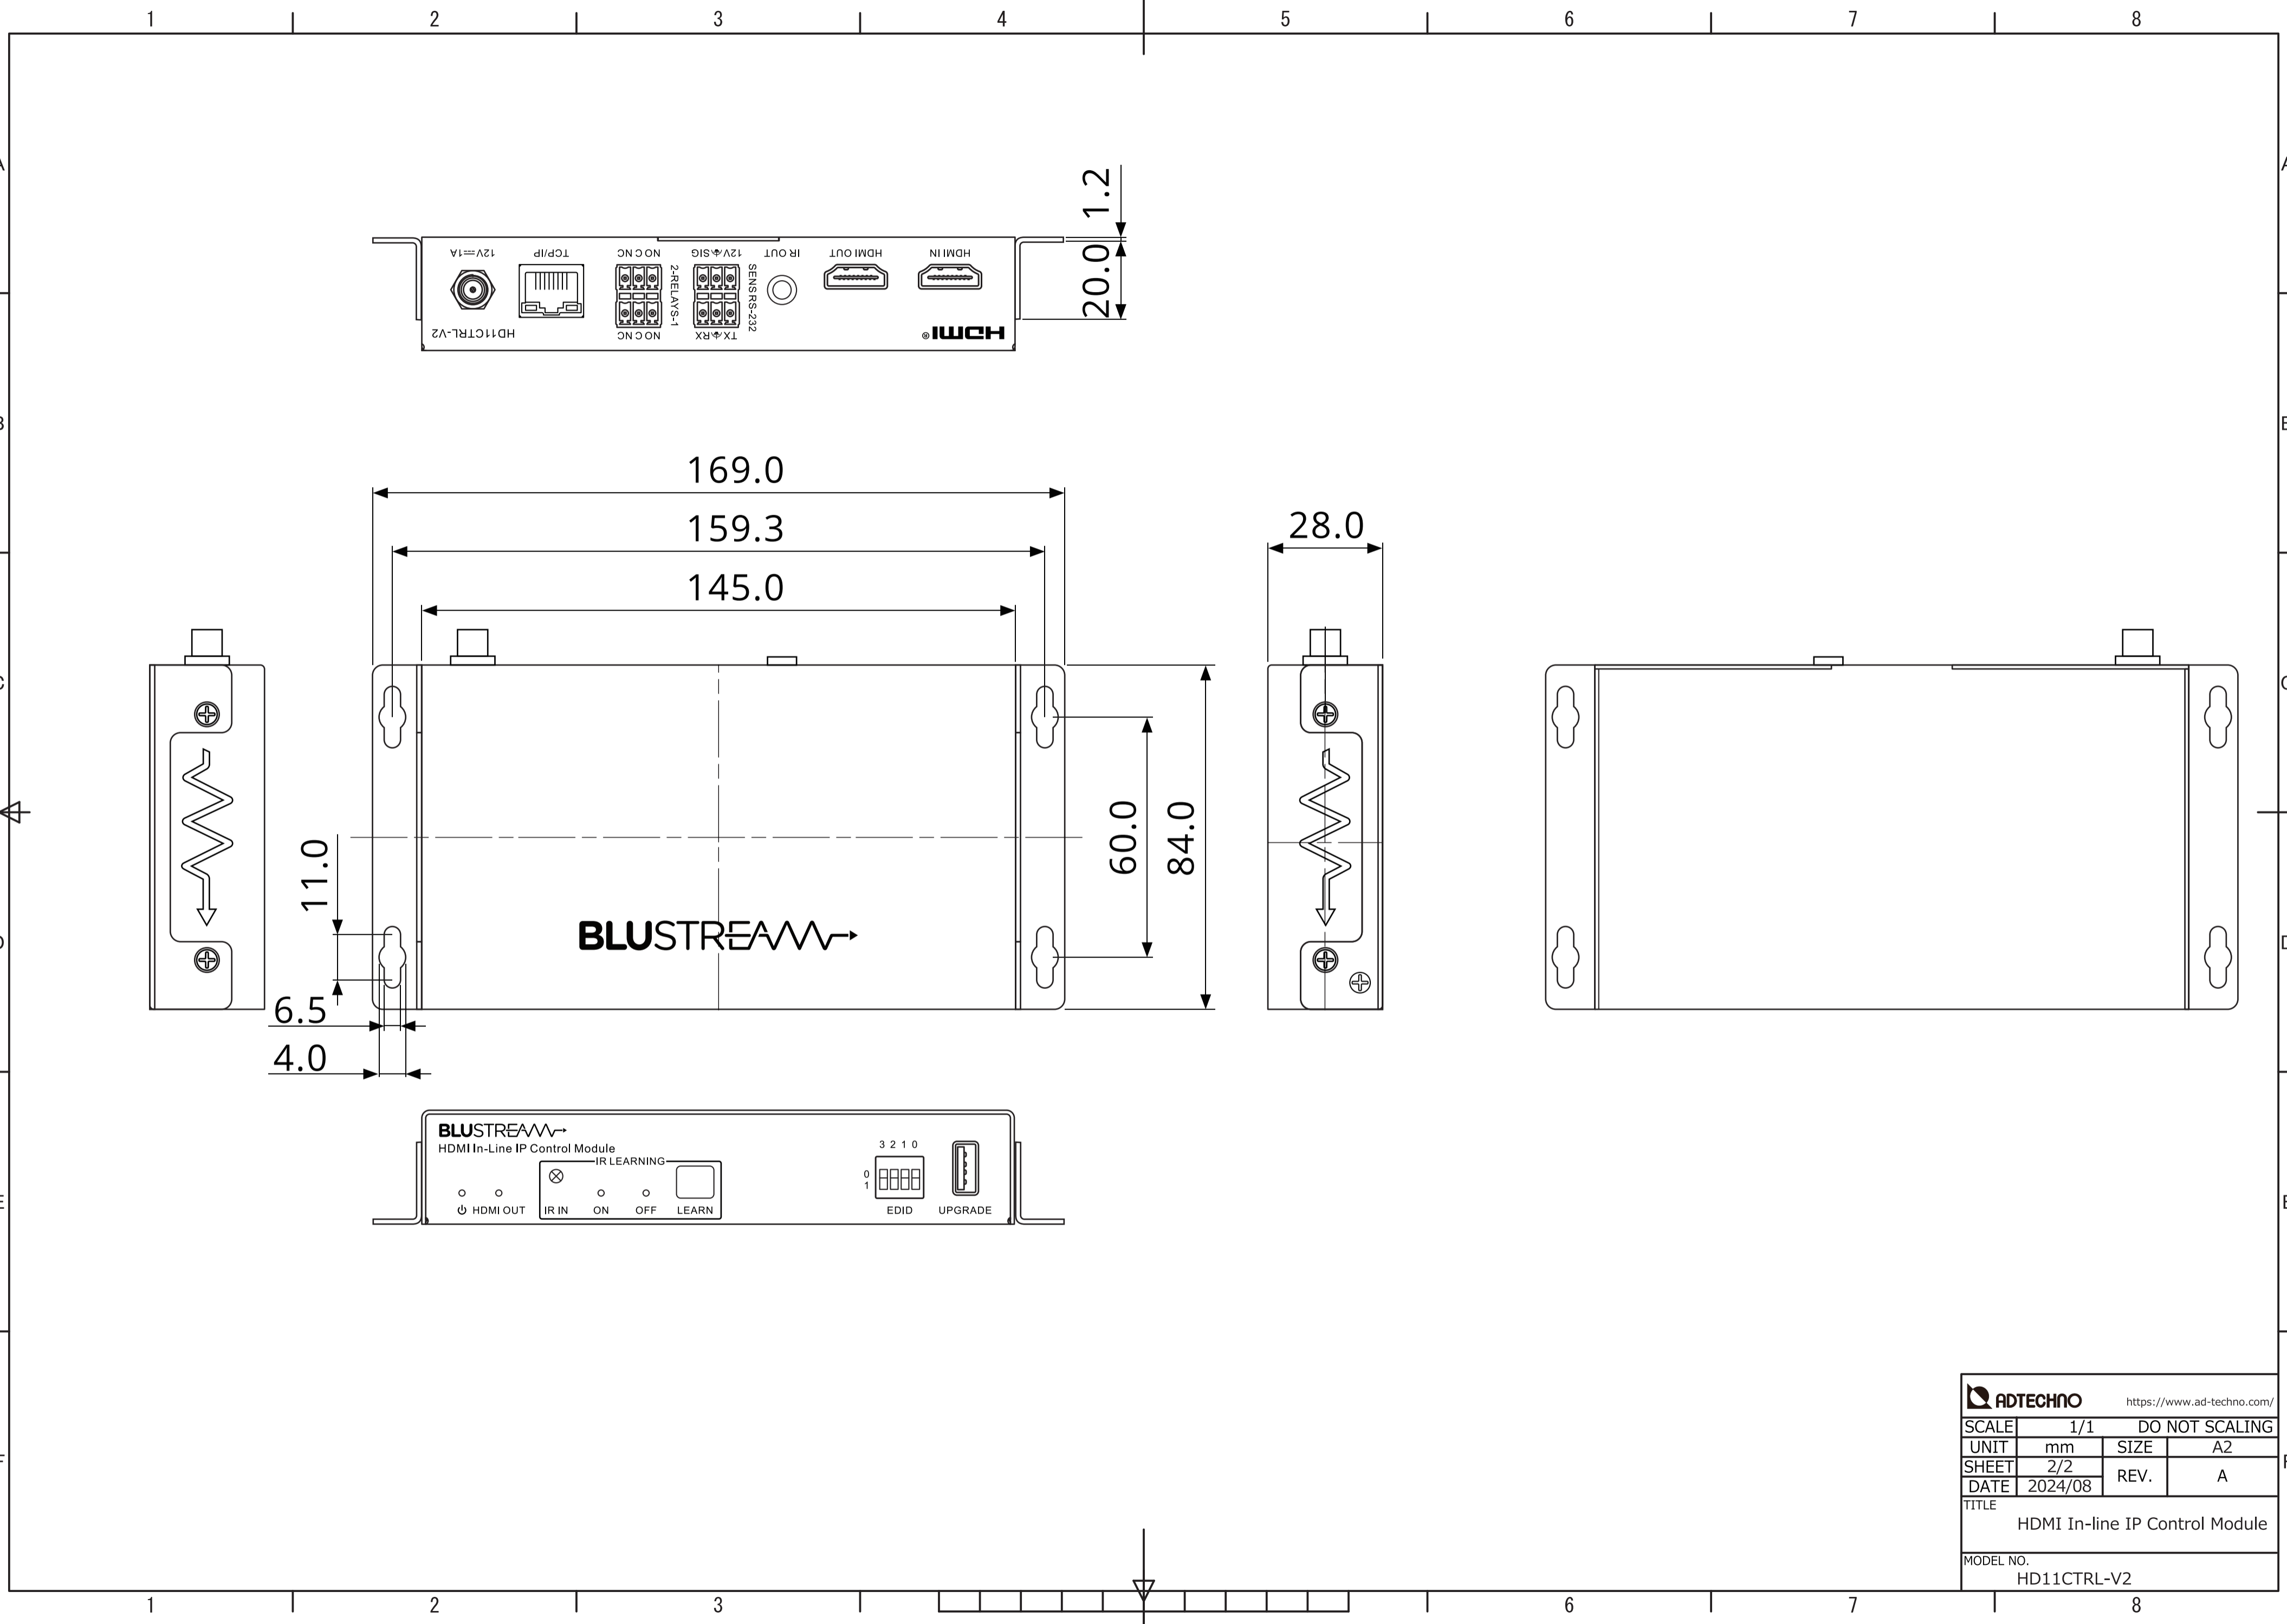

		https://www.ad-techno.com/	
SCALE	1/1	DO NOT SCALING	
UNIT	mm	SIZE	A2
SHEET	1/2	REV.	A
DATE	2024/08		
TITLE			
HDMI In-line IP Control Module			
MODEL NO.			
HD11CTRL-V2			

ADTECHNO		https://www.ad-techno.com/	
SCALE	1/1	DO NOT SCALING	
UNIT	mm	SIZE	A2
SHEET	2/2	REV.	A
DATE	2024/08	TITLE	
HDMI In-line IP Control Module			
MODEL NO.			
HD11CTRL-V2			